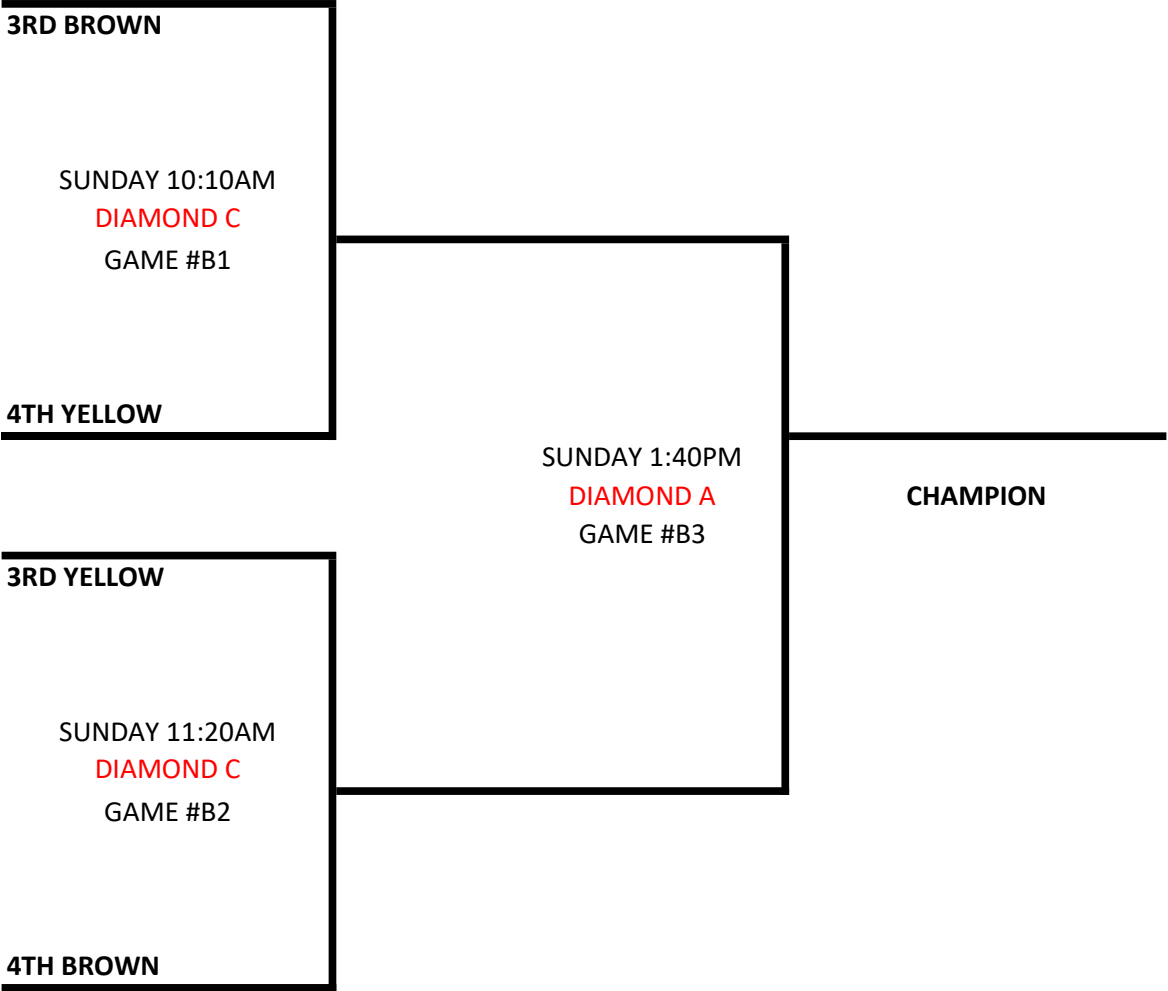

WOMENS SCHEDULE

GAME	TEAM	SCORE	TEAM	SCORE	TIME	DIAMOND
1	FLAMINGOS		STANGS		FRIDAY 6:00PM	C
2	WOLFPACK		SMOKIN BASES		FRIDAY 7:10PM	C
3	ONLY HIGH FIVES		WILDTHINGZ		FRIDAY 7:40PM	A
4	BANGERS		ANGELS		FRIDAY 8:50PM	A
5	ANGELS		WILDTHINGZ		SATURDAY 10:10AM	C
6	BANGERS		ONLY HIGH FIVES		SATURDAY 11:20AM	C
7	WOLFPACK		FLAMINGOS		SATURDAY 12:30PM	C
8	STANGS		SMOKIN BASES		SATURDAY 1:40PM	C
9	BANGERS		WILDTHINGZ		SATURDAY 2:50PM	C
10	ONLY HIGH FIVES		ANGELS		SATURDAY 4:00PM	C
11	STANGS		WOLFPACK		SATURDAY 5:10PM	C
12	SMOKIN BASES		FLAMINGOS		SATURDAY 6:20PM	C

WOMENS YELLOW

TEAM	STANGS	FLAMINGOS	WOLFPACK	SMOKIN BASES	RECORD	+ / -	RUNS AGAINST	STANDINGS
STANGS	X							
FLAMINGOS		X						
WOLFPACK			X					
SMOKIN BASES				X				

WOMENS A CHAMPIONSHIP

HIGHER SEED WILL BE HOME TEAM

WOMENS B CHAMPIONSHIP

HIGHER SEED WILL BE HOME TEAM