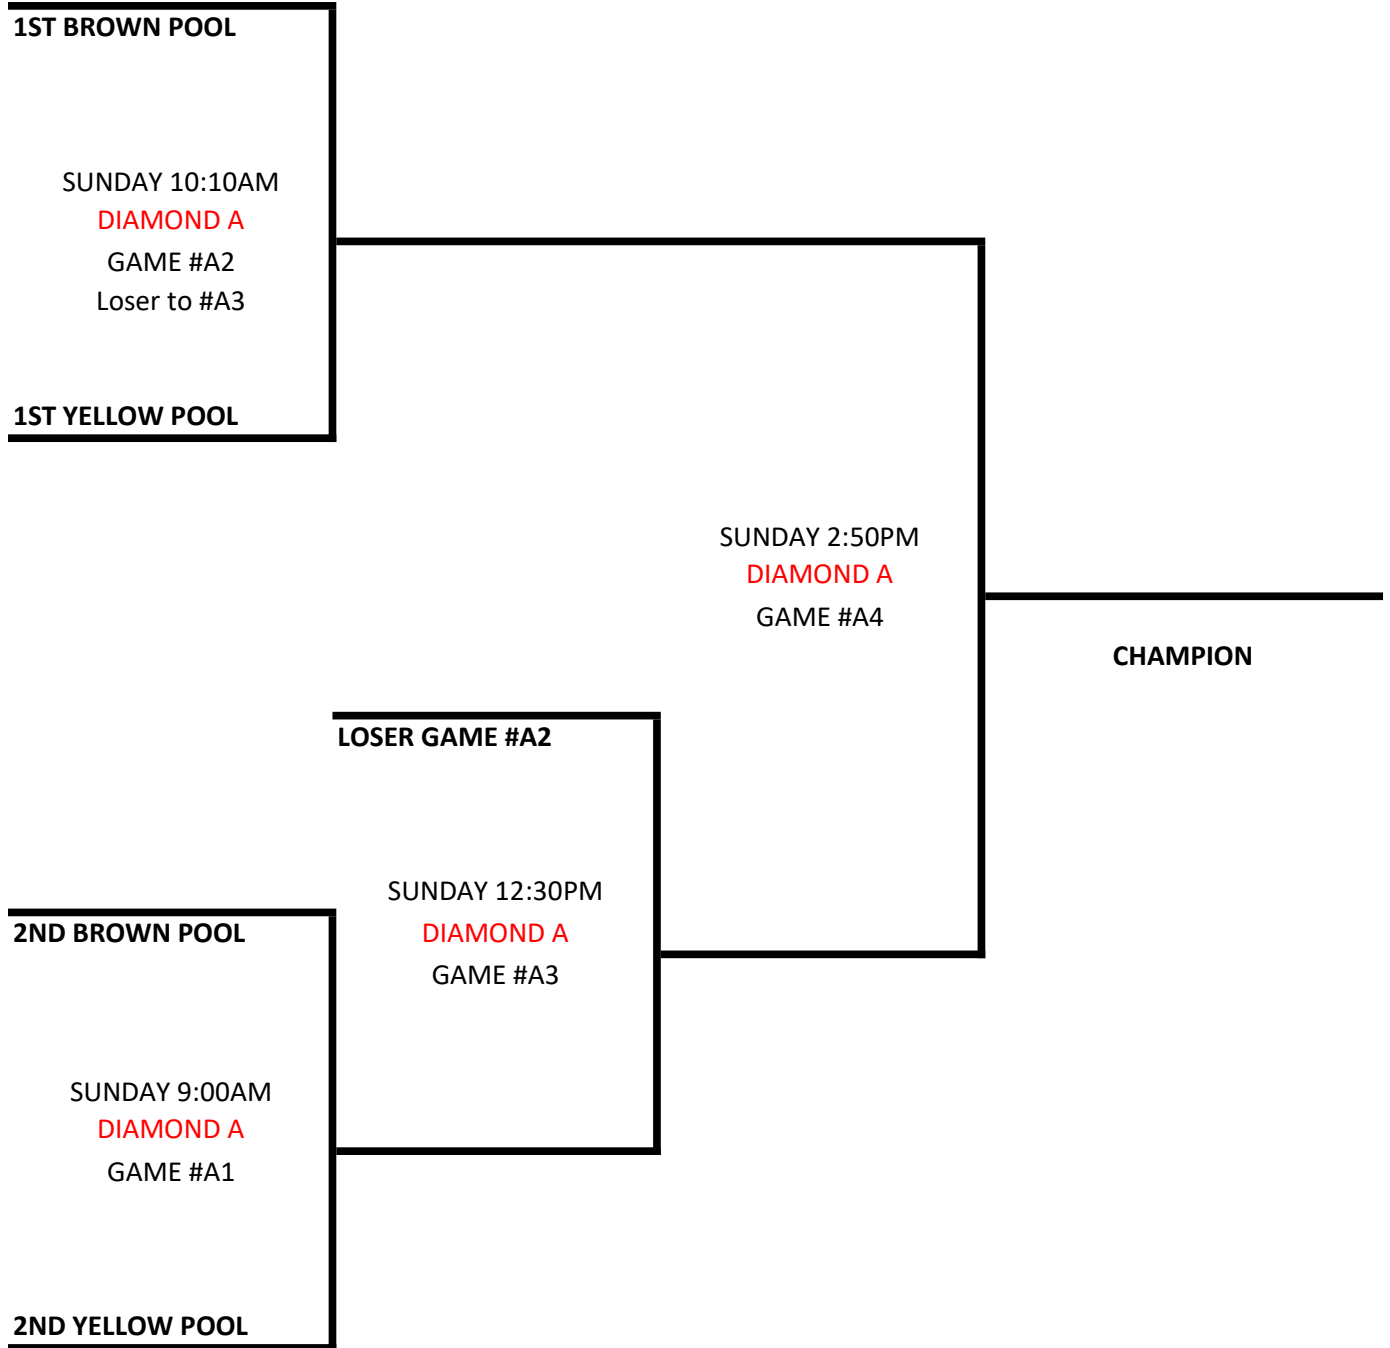

WOMENS SCHEDULE

GAME	TEAM	SCORE	TEAM	SCORE	TIME	DIAMOND
1	FLAMINGOS		STANGS		FRIDAY 6:00PM	C
2	WOLFPACK		SMOKIN BASES		FRIDAY 7:10PM	C
3	ONLY HIGH FIVES		WILDTHINGZ		FRIDAY 7:40PM	A
4	BANGERS		ANGELS		FRIDAY 8:50PM	A
5	ANGELS		WILDTHINGZ		SATURDAY 10:10AM	C
6	BANGERS		ONLY HIGH FIVES		SATURDAY 11:20AM	C
7	WOLFPACK		FLAMINGOS		SATURDAY 12:30PM	C
8	STANGS		SMOKIN BASES		SATURDAY 1:40PM	C
9	BANGERS		WILDTHINGZ		SATURDAY 2:50PM	C
10	ONLY HIGH FIVES		ANGELS		SATURDAY 4:00PM	C
11	STANGS		WOLFPACK		SATURDAY 5:10PM	C
12	SMOKIN BASES		FLAMINGOS		SATURDAY 6:20PM	C

WOMENS YELLOW

TEAM	STANGS	FLAMINGOS	WOLFPACK	SMOKIN BASES	RECORD	+ / -	RUNS AGAINST	STANDINGS
STANGS	X							
FLAMINGOS		X						
WOLFPACK			X					
SMOKIN BASES				X				

WOMENS A CHAMPIONSHIP

HIGHER SEED WILL BE HOME TEAM