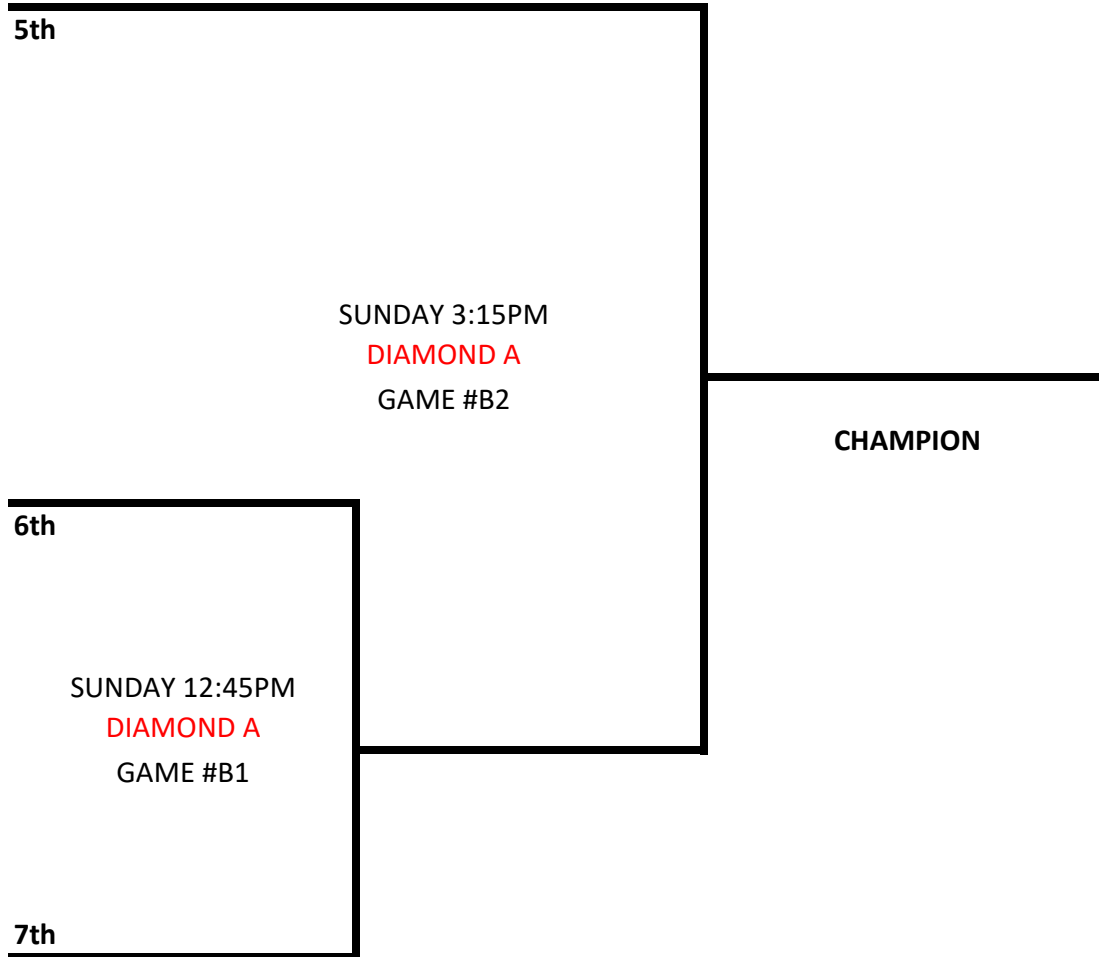

WOMENS SCHEDULE

GAME	TEAM	SCORE	TEAM	SCORE	TIME	DIAMOND
1	FLAMINGOS		ANGELS		FRIDAY 6:30PM	A
2	HALF DECENT		SHINE		FRIDAY 6:00PM	C
3	BAD DECISIONS		MUSTANGS		FRIDAY 7:15PM	C
4	FLAMINGOS		MUSTANGS		SATURDAY 9:00AM	A
5	CROMARTY CHAOS		SHINE		SATURDAY 9:00AM	C
6	ANGELS		HALF DECENT		SATURDAY 10:15AM	A
7	BAD DECISIONS		CROMARTY CHAOS		SATURDAY 10:15AM	C
8	BAD DECISIONS		FLAMINGOS		SATURDAY 11:30AM	C
9	MUSTANGS		ANGELS		SATURDAY 12:45PM	C
10	CROMARTY CHAOS		HALF DECENT		SATURDAY 2:00PM	C
11	SHINE		ANGELS		SATURDAY 3:15PM	C
12	FLAMINGOS		HALF DECENT		SATURDAY 4:30PM	C
13	SHINE		BAD DECISIONS		SATURDAY 5:45PM	C
14	MUSTANGS		CROMARTY CHAOS		SATURDAY 7:00PM	C

WOMENS BOARD

TEAM	BAD DECISIONS	HALF DECENT	SHINE	ANGELS	FLAMINGOS	MUSTANGS	CHAOS	RECORD	+ / -	RUNS AGAINST	STANDINGS
BAD DECISIONS	X	X		X							
HALF DECENT	X	X				X					
SHINE			X		X	X					
ANGELS	X			X			X				
FLAMINGOS			X		X		X				
MUSTANGS		X	X			X					
CHAOS				X	X		X				

WOMENS A CHAMPIONSHIP

HIGHER SEED WILL BE HOME TEAM
UNLESS 2ND BEATS 1ST IN SEMI-FINALS AND THEY MEET IN THE FINALS.

WOMENS B CHAMPIONSHIP

HIGHER SEED WILL BE HOME TEAM