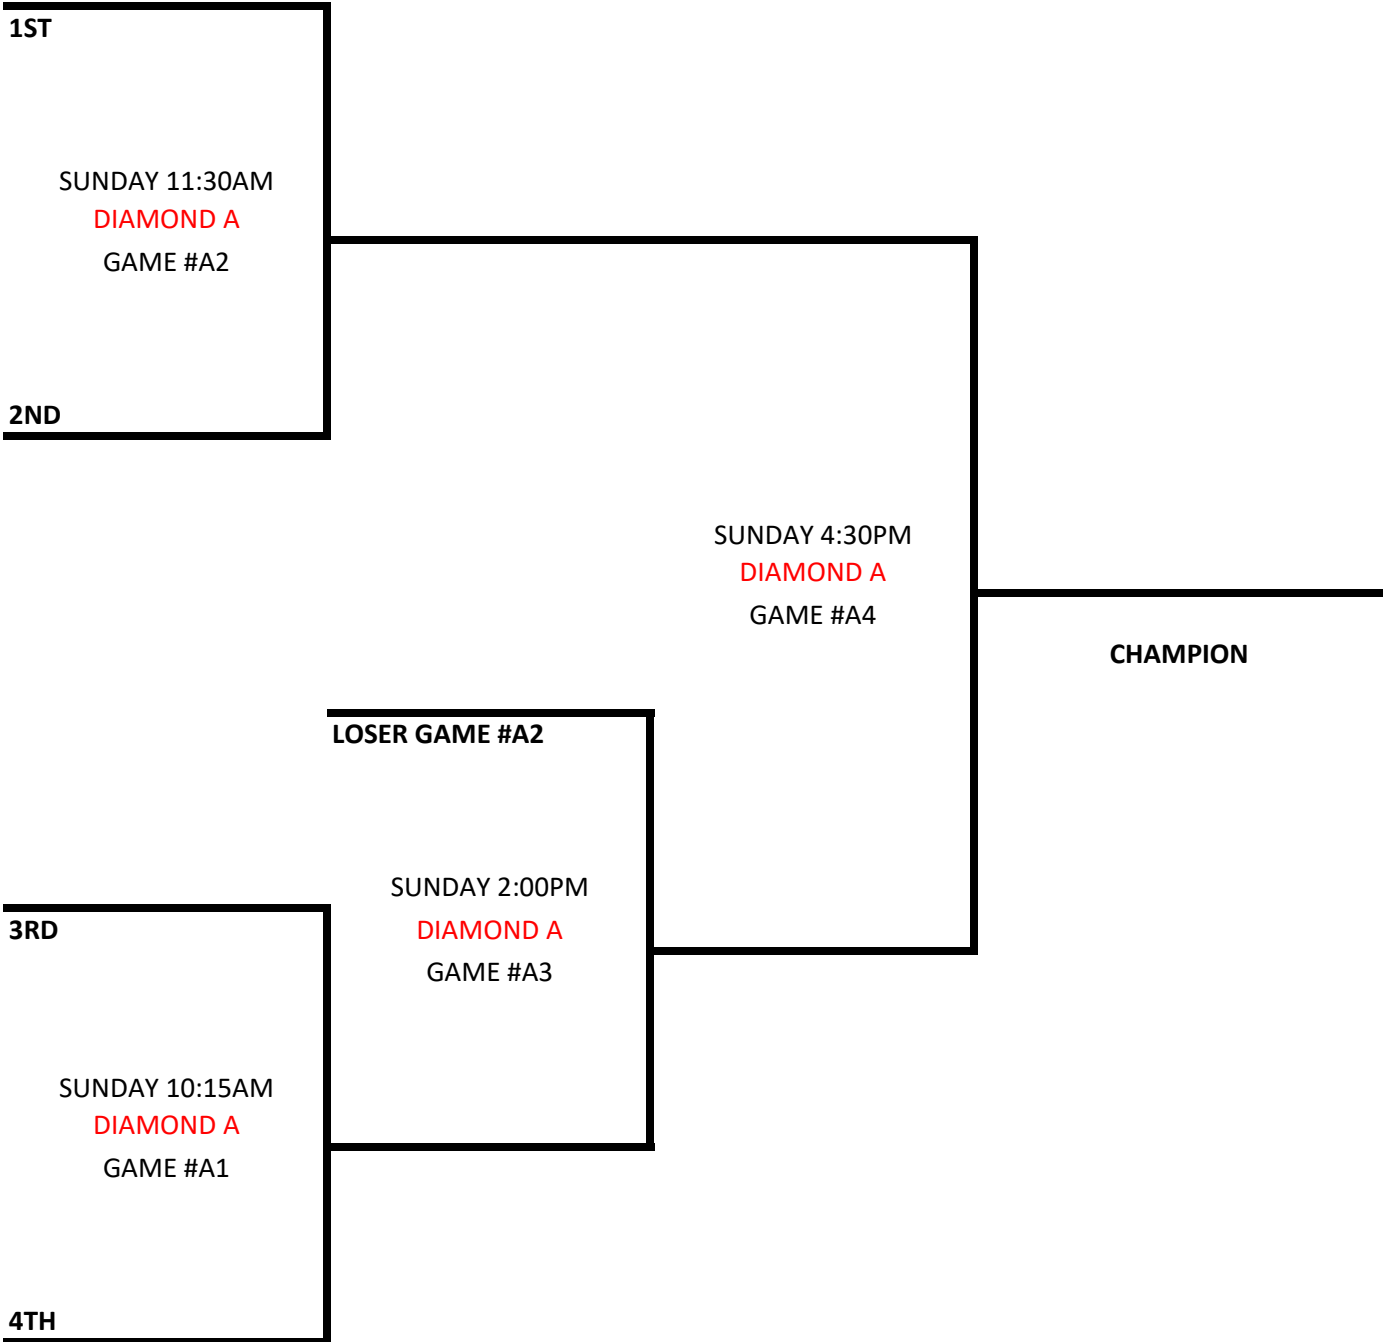

WOMENS SCHEDULE

GAME	TEAM	SCORE	TEAM	SCORE	TIME	DIAMOND
1	FLAMINGOS		ANGELS		FRIDAY 6:30PM	A
2	HALF DECENT		SHINE		FRIDAY 6:00PM	C
3	BAD DECISIONS		MUSTANGS		FRIDAY 7:15PM	C
4	FLAMINGOS		MUSTANGS		SATURDAY 9:00AM	A
5	CROMARTY CHAOS		SHINE		SATURDAY 9:00AM	C
6	ANGELS		HALF DECENT		SATURDAY 10:15AM	A
7	BAD DECISIONS		CROMARTY CHAOS		SATURDAY 10:15AM	C
8	BAD DECISIONS		FLAMINGOS		SATURDAY 11:30AM	C
9	MUSTANGS		ANGELS		SATURDAY 12:45PM	C
10	CROMARTY CHAOS		HALF DECENT		SATURDAY 2:00PM	C
11	SHINE		ANGELS		SATURDAY 3:15PM	C
12	FLAMINGOS		HALF DECENT		SATURDAY 4:30PM	C
13	SHINE		BAD DECISIONS		SATURDAY 5:45PM	C
14	MUSTANGS		CROMARTY CHAOS		SATURDAY 7:00PM	C

WOMENS BOARD

TEAM	BAD DECISIONS	HALF DECENT	SHINE	ANGELS	FLAMINGOS	MUSTANGS	CHAOS	RECORD	+ / -	RUNS AGAINST	STANDINGS
BAD DECISIONS	X	X		X							
HALF DECENT	X	X				X					
SHINE			X		X	X					
ANGELS	X			X			X				
FLAMINGOS			X		X		X				
MUSTANGS		X	X			X					
CHAOS				X	X		X				

WOMENS A CHAMPIONSHIP

HIGHER SEED WILL BE HOME TEAM
UNLESS 2ND BEATS 1ST IN SEMI-FINALS AND THEY MEET IN THE FINALS.

WOMENS B CHAMPIONSHIP

HIGHER SEED WILL BE HOME TEAM