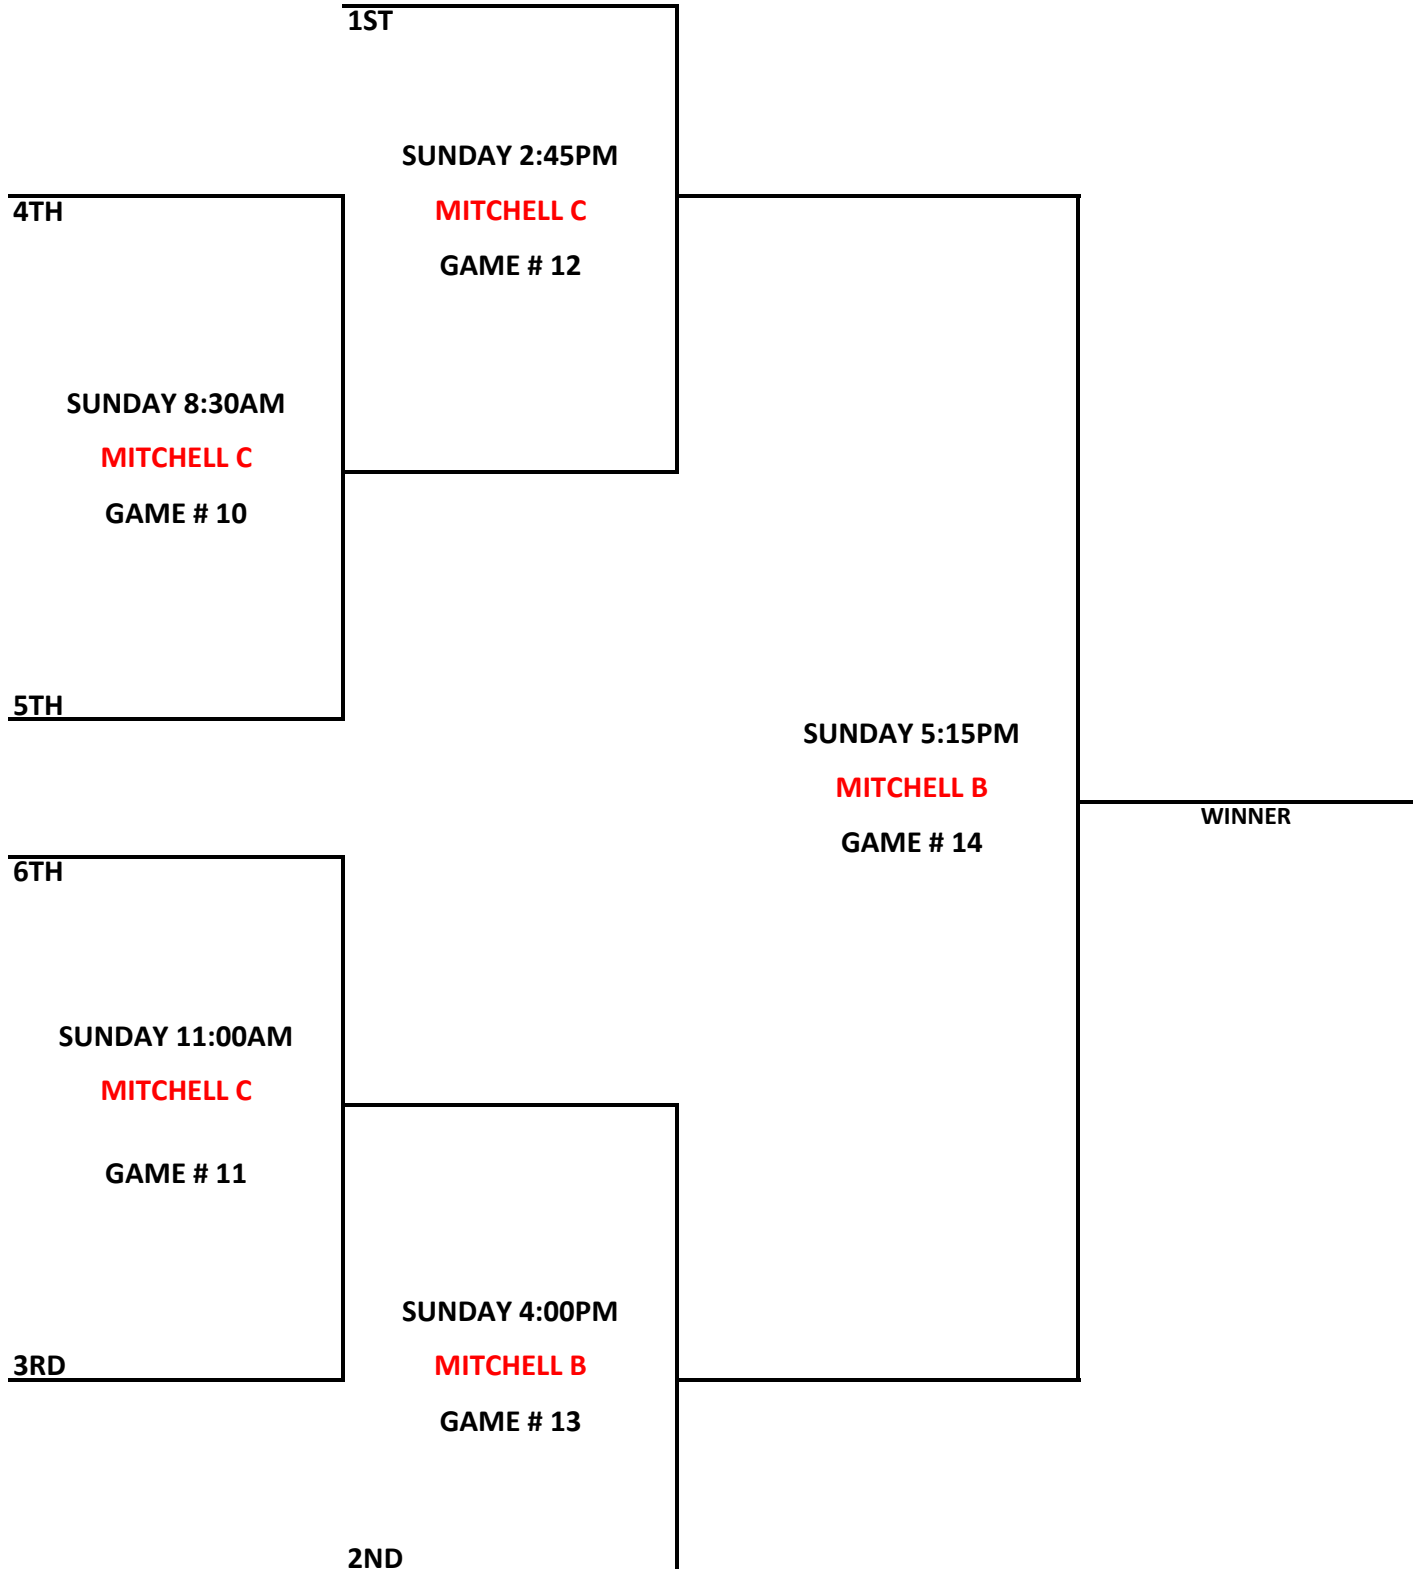

ROCK DIVISION (WOMENS ELITE)

GAME #	TEAM	SCORE	TEAM	SCORE	TIME	DIAMOND
1	WHOOZEUP		RUBBERBANDS		FRIDAY 7:10PM	C
2	SHIP2SHORE		FORTESE CONCRETE		SATURDAY 8:30AM	C
3	FIRED UP		UNTOUCHABLES		SATURDAY 9:45AM	C
4	WHOOZEUP		FORTESE CONCRETE		SATURDAY 11:00AM	S
5	FIRED UP		RUBBERBANDS		SATURDAY 12:15PM	S
6	WHOOZEUP		SHIP2SHORE		SATURDAY 1:30PM	S
7	UNTOUCHABLES		RUBBERBANDS		SATURDAY 2:45PM	C
8	FIRED UP		FORTESE CONCRETE		SATURDAY 4:00PM	C
9	UNTOUCHABLES		SHIP2SHORE		SATURDAY 5:15PM	C

ROCK DIVISION (WOMENS ELITE)

TEAM	WHOOZEUP	SHIP2SHORE	RUBBERBANDS	FIRED UP	UNTOUCHABLES	FORTESE CONCRETE	RECORD	+ / -	STANDINGS
WHOOZEUP	X			X	X				
SHIP2SHORE		X	X	X					
RUBBERBANDS		X	X			X			
FIRED UP	X	X		X					
UNTOUCHABLES	X				X	X			
FORTESE CONCRETE			X		X	X			

ROCK DIVISION CHAMPIONSHIP

** HIGHER SEED WILL BE HOME TEAM. IF SEEDS ARE THE SAME IN THE FINALS A COIN FLIP WILL BE DONE TO DETERMINE HOME TEAM **