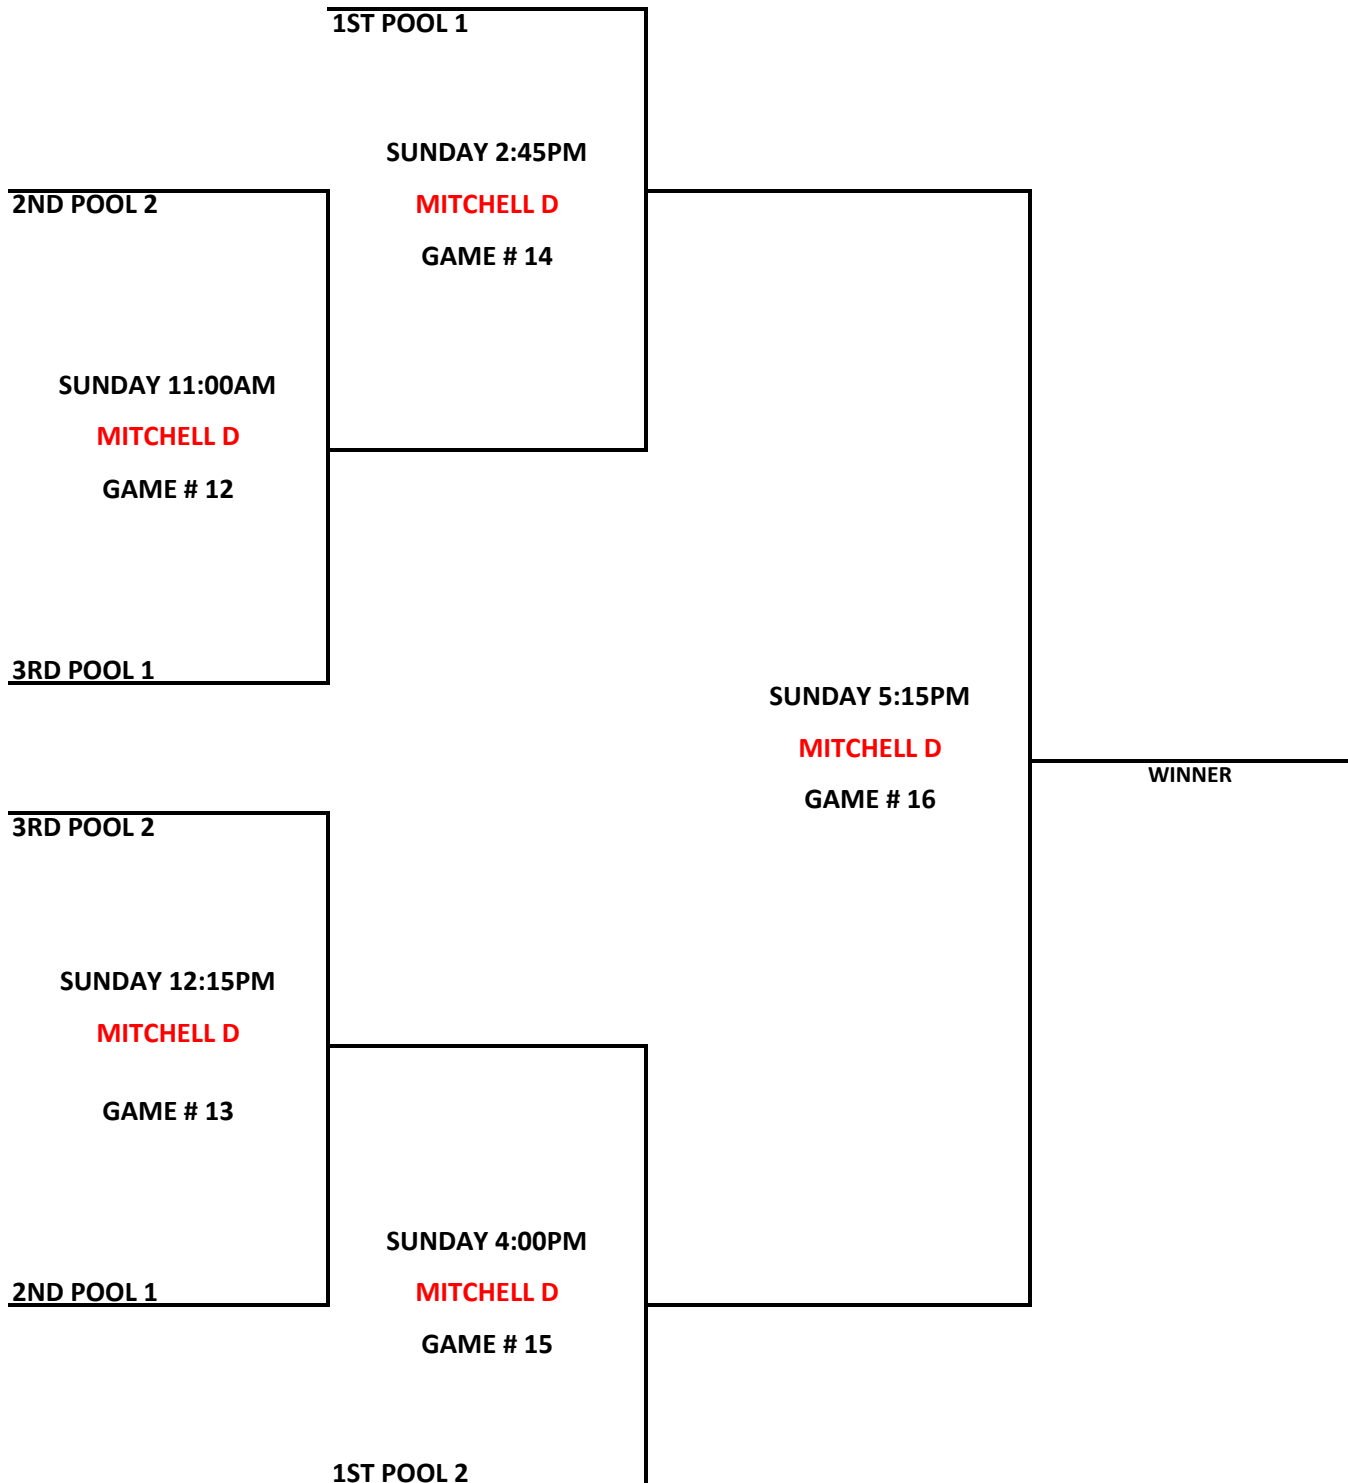

BINNING DIVISION CHAMPIONSHIP

HIGHER SEED WILL BE HOME TEAM. IF SEEDS ARE THE SAME IN THE FINALS A COIN FLIP WILL BE DONE TO DETERMINE HOME TEAM.